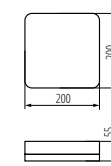

IPER LED 10W-...-O
IPER LED 19W-...-O

IPER LED 10W-...-L
IPER LED 19W-...-L