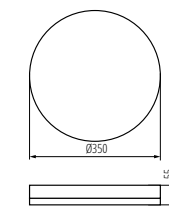

IPER LED 35W-...-O