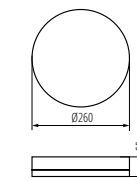

IPER LED 26W-...-O